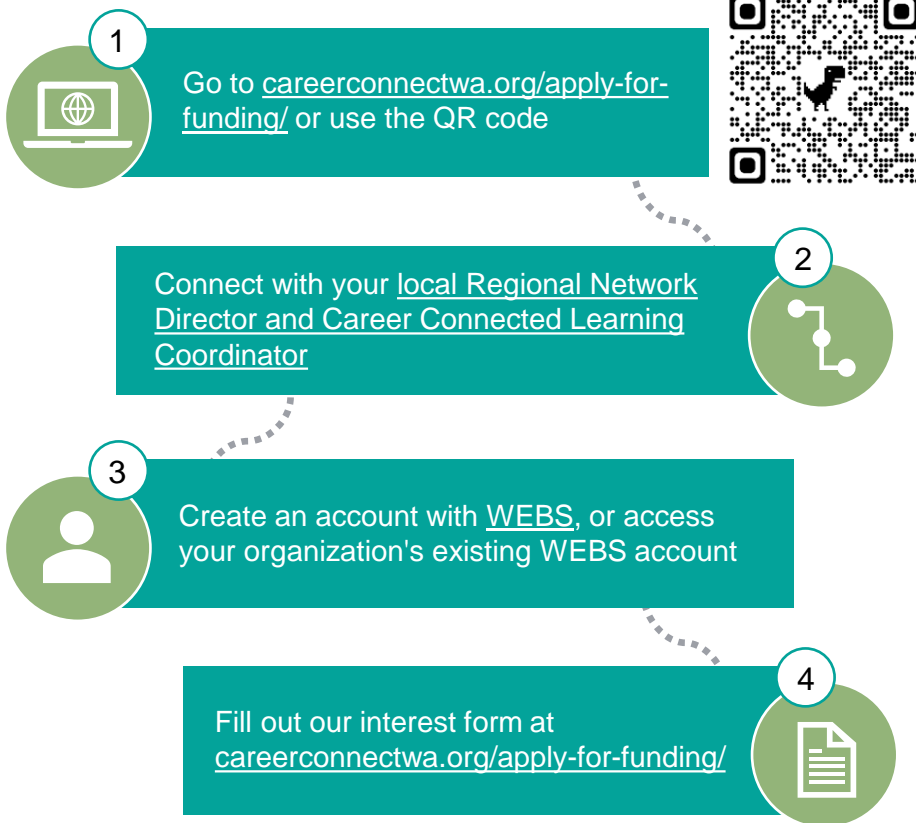

WANT TO DEVELOP A CAREER CONNECTED LEARNING PROGRAM?

Career Connect Washington funding is available to help you build or expand career connected learning (CCL) programs in Washington state.

Here's how to access Program Builder funding:

About CCW

Career Connect Washington (CCW) believes there are many pathways to economic success and life fulfillment. CCW bridges the gap between employers and educators by providing the connection, funding, and support they need to deliver high-quality academic and work-based experiences for Washington students, especially those furthest from opportunity.